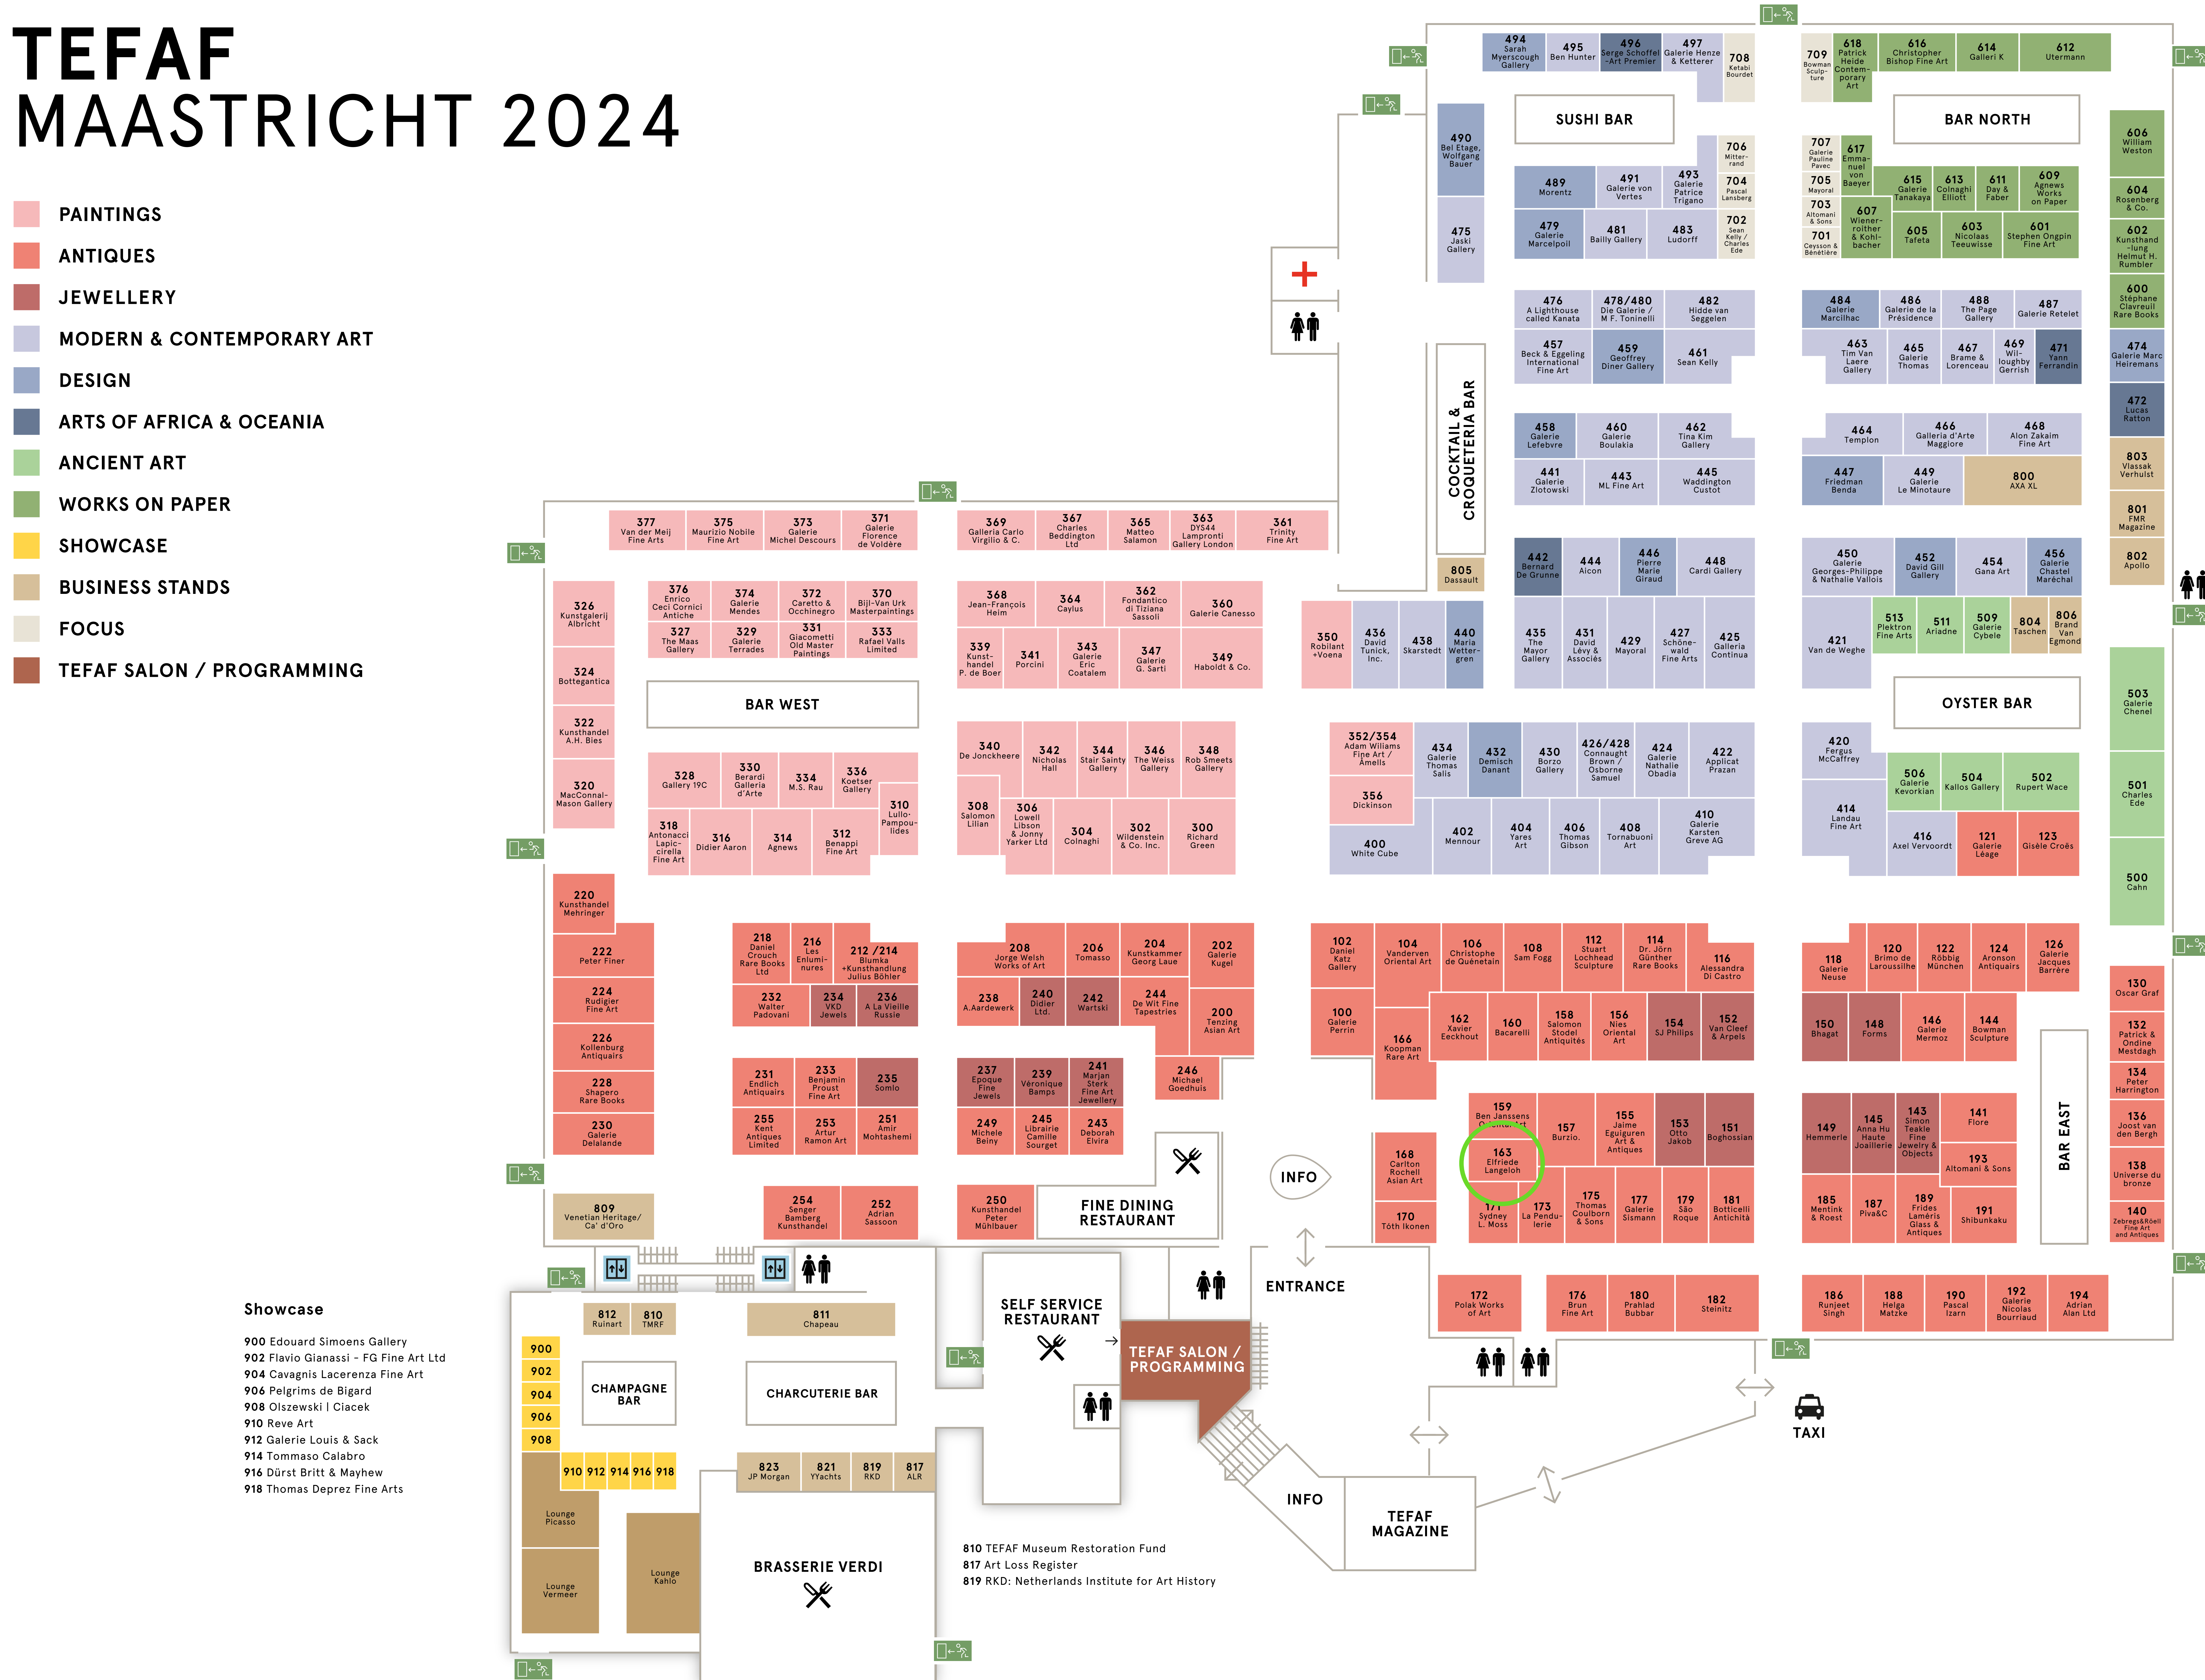

# TEFAF MAASTRICHT 2024

- PAINTINGS
- ANTIQUES
- JEWELLERY
- MODERN & CONTEMPORARY ART
- DESIGN
- ARTS OF AFRICA & OCEANIA
- ANCIENT ART
- WORKS ON PAPER
- SHOWCASE
- BUSINESS STANDS
- FOCUS
- TEFAF SALON / PROGRAMMING

### Showcase

- 900 Edouard Simoens Gallery
- 902 Flavio Gianassi - FG Fine Art Ltd
- 904 Cavagnis Lacerenza Fine Art
- 906 Peigrims de Bigard
- 908 Olszewski | Ciacek
- 910 Reve Art
- 912 Galerie Louis & Sack
- 914 Tommaso Calabro
- 916 Dürst Britt & Mayhew
- 918 Thomas Deprez Fine Arts

- 900
- 902
- 904
- 906
- 908

CHAMPAGNE BAR

CHARCUTERIE BAR

BRASSERIE VERDI

SELF SERVICE RESTAURANT

TEFAF SALON / PROGRAMMING

ENTRANCE

INFO

TEFAF MAGAZINE

TAXI

- 810 TEFAF Museum Restoration Fund
- 817 Art Loss Register
- 819 RKD: Netherlands Institute for Art History